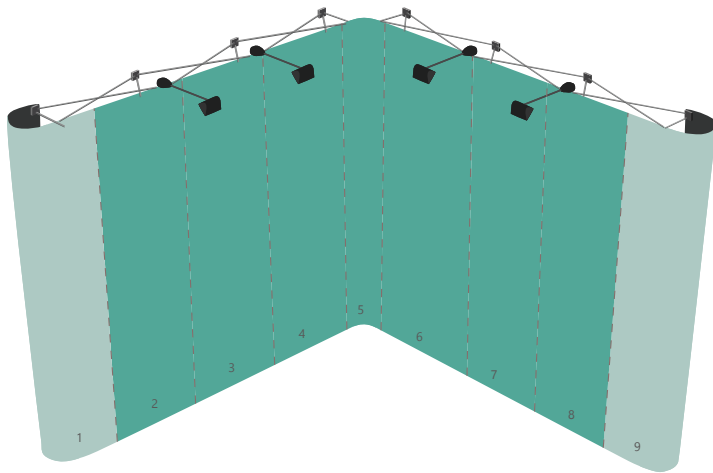

# Single Sided Pop-Up Wall (16ft L Shape)

- \* All Critical text and images should be within the green area (panel 2, 3, 4, 6, 7 & 8). Due to endcaps being curved to the back of the stand, keep endcaps clear of text as it will be obscured when set up.
- \* Please make sure that blocks of text and crucial images do not cross the break between panels. All effort will be made to align artwork between panels as much as possible; however if wall unit or display design allows for panel breaks then any small movement in alignment will be visually minimized.
- \* Artwork must be supplied in 1 piece

**PVC POP UP WALL**

**Model**

Single Sided Pop-Up Wall (16ft L shape)

**Frame Size**

2550 x 2240 mm - Qty2

**Print Size**

6148 x 2235 mm

**Package Includes :**

- Wheeled travel Case
- Halogen Spotlights
- Graphic Panels
- Magnetic Bars
- Collapsible Frame

**Format:** PDF of High resolution JPEG  
 \* Please setup in 1 : 1 scale with **150DPI**  
 \* If you request colormatch service, supply us high resolution PDF