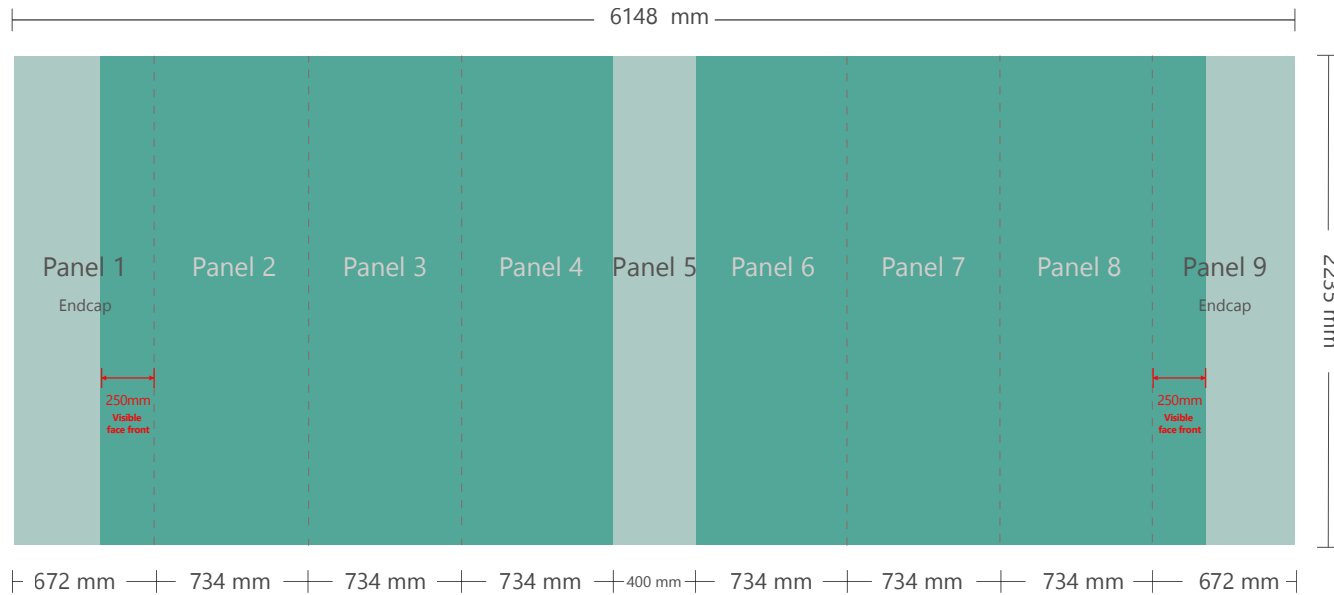

# Single Sided Pop-Up Wall (16ft L Shape)

- \* All Critical text and images should be within the green area (panel 2, 3, 4, 6, 7 & 8). Due to endcaps being curved to the back of the stand, keep endcaps clear of text as it will be obscured when set up.
- \* Please make sure that blocks of text and crucial images do not cross the break between panels. All effort will be made to align artwork between panels as much as possible; however if wall unit or display design allows for panel breaks then any small movement in alignment will be visually minimized.
- \* Artwork must be supplied in 1 piece

**PVC POP UP WALL**

**Model**

Single Sided Pop-Up Wall (16ft L shape)

**Frame Size**

2550 x 2240 mm - Qty2

**Print Size**

6148 x 2235 mm

**Package Includes :**

- Wheeled travel Case
- Halogen Spotlights
- Graphic Panels
- Magnetic Bars
- Collapsible Frame

**Format:** PDF of High resolution JPEG  
 \* Please setup in 1 : 1 scale with **150DPI**  
 \* If you request colormatch service, supply us high resolution PDF